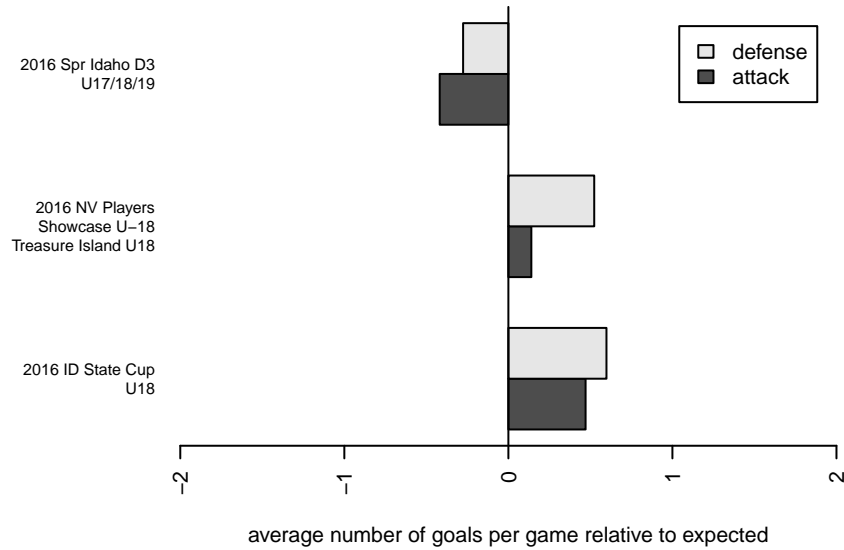

Venues played:
 2016 FC Nova Fall Showcase U17/18
 2016 Spr Idaho D3 U17/18/19
 2016 NV Players Showcase U-18 Treasure Isl
 2016 ID State Cup U18

Idaho Rush Premier B99
 Dots are actual minus expected GF (blue circles) and GA (red triangles).
 Blue line is smoothed change in attack strength. Red is smoothed change in defense strength.

**attack and defense variance (black dot)
relative to other teams
and top 10 in region**

**attack and defense rating
relative to others at age
and all opponents in last 13 months**

**attack and defense rating
relative to others at age
and all opponents in last 13 months**

Performance relative to 13 month average

Performance relative to 13 month average

Distribution of opponents
 Red = Lose zone, Blue = Win zone, Green = Even
 Black line separates win/lose zones

lot. A=Neither has attack advantage, B=Opponent has both attack and defense advantage, C=Opponent has both attack and defense disadvantage, D=Both have