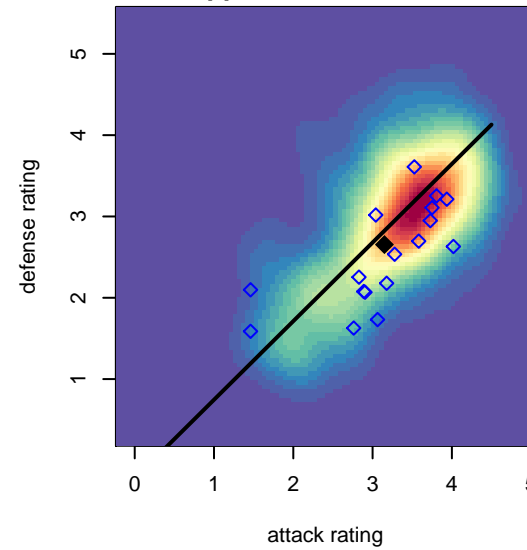

Idaho Rush Premier B99

Idaho Rush Soccer
 Boise, ID
 B99 total strength=1637
 attack=23.32 defense=14.21
 spr league = Spr Idaho D3 U17/18/19

alt names used:
 IDAHO RUSH U18 BOYS
 IDAHO RUSH PREMIER (99/00) (ID)
 IDAHO RUSH PREMIER (99/00) (ID)

Venues played:
 2016 FC Nova Fall Showcase U17/18
 2016 Spr Idaho D3 U17/18/19
 2016 NV Players Showcase U-18 Treasure Isl
 2016 ID State Cup U18

Idaho Rush Premier B99
 Dots are actual minus expected GF (blue circles) and GA (red triangles).
 Blue line is smoothed change in attack strength. Red is smoothed change in defense strength.

**attack and defense variance (black dot)
relative to other teams
and top 10 in region**

**attack and defense rating
relative to others at age
and all opponents in last 13 months**

**attack and defense rating
relative to others at age
and all opponents in last 13 months**

Performance relative to 13 month average

Performance relative to 13 month average

Distribution of opponents
 Red = Lose zone, Blue = Win zone, Green = Even
 Black line separates win/lose zones

lot. A=Neither has attack advantage, B=Opponent has both attack and defense advantage, C=Opponent has both attack and defense disadvantage, D=Both have