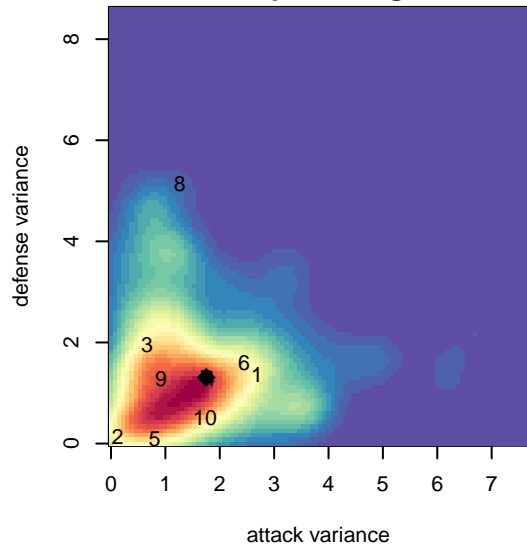

Idaho Rush Premier B99

Idaho Rush Soccer
 Boise, ID
 B99 total strength=1637
 attack=23.32 defense=14.21
 spr league = Spr Idaho D3 U17/18/19

alt names used:
 IDAHO RUSH U18 BOYS
 IDAHO RUSH PREMIER (99/00) (ID)
 IDAHO RUSH PREMIER (99/00) (ID)

Venues played:
 2016 FC Nova Fall Showcase U17/18
 2016 Spr Idaho D3 U17/18/19
 2016 NV Players Showcase U-18 Treasure Isl
 2016 ID State Cup U18

Idaho Rush Premier B99
 Dots are actual minus expected GF (blue circles) and GA (red triangles).
 Blue line is smoothed change in attack strength. Red is smoothed change in defense strength.

**attack and defense variance (black dot)
relative to other teams
and top 10 in region**

**attack and defense rating
relative to others at age
and all opponents in last 13 months**

**attack and defense rating
relative to others at age
and all opponents in last 13 months**

Performance relative to 13 month average

Performance relative to 13 month average

Distribution of opponents
 Red = Lose zone, Blue = Win zone, Green = Even
 Black line separates win/lose zones

lot. A=Neither has attack advantage, B=Opponent has both attack and defense advantage, C=Opponent has both attack and defense disadvantage, D=Both have