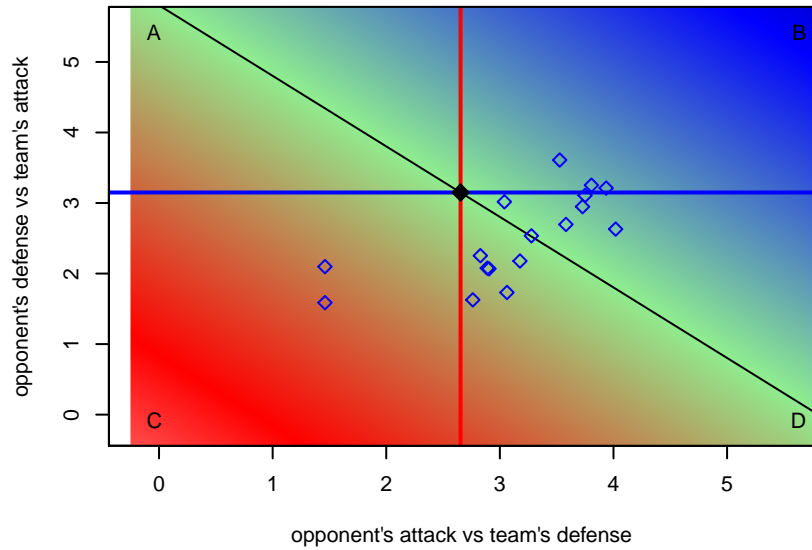

Venues played:
 2016 FC Nova Fall Showcase U17/18
 2016 Spr Idaho D3 U17/18/19
 2016 NV Players Showcase U-18 Treasure Isl
 2016 ID State Cup U18

Idaho Rush Premier B99
 Dots are actual minus expected GF (blue circles) and GA (red triangles).
 Blue line is smoothed change in attack strength. Red is smoothed change in defense strength.

**attack and defense variance (black dot)
relative to other teams
and top 10 in region**

**attack and defense rating
relative to others at age
and all opponents in last 13 months**

**attack and defense rating
relative to others at age
and all opponents in last 13 months**

Performance relative to 13 month average

Performance relative to 13 month average

Distribution of opponents
 Red = Lose zone, Blue = Win zone, Green = Even
 Black line separates win/lose zones

lot. A=Neither has attack advantage, B=Opponent has both attack and defense advantage, C=Opponent has both attack and defense disadvantage, D=Both have