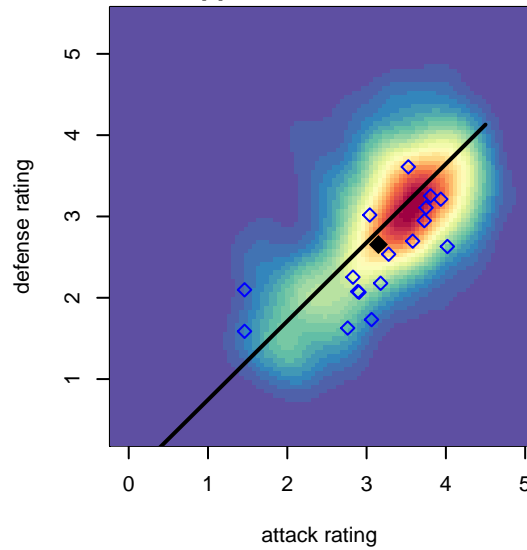

Idaho Rush Premier B99

Idaho Rush Soccer
 Boise, ID
 B99 total strength=1637
 attack=23.32 defense=14.21
 spr league = Spr Idaho D3 U17/18/19

alt names used:
 IDAHO RUSH U18 BOYS
 IDAHO RUSH PREMIER (99/00) (ID)
 IDAHO RUSH PREMIER (99/00) (ID)

Venues played:
 2016 FC Nova Fall Showcase U17/18
 2016 Spr Idaho D3 U17/18/19
 2016 NV Players Showcase U-18 Treasure Isl
 2016 ID State Cup U18

Idaho Rush Premier B99
 Dots are actual minus expected GF (blue circles) and GA (red triangles).
 Blue line is smoothed change in attack strength. Red is smoothed change in defense strength.

**attack and defense variance (black dot)
relative to other teams
and top 10 in region**

**attack and defense rating
relative to others at age
and all opponents in last 13 months**

**attack and defense rating
relative to others at age
and all opponents in last 13 months**

Performance relative to 13 month average

Performance relative to 13 month average

Distribution of opponents
 Red = Lose zone, Blue = Win zone, Green = Even
 Black line separates win/lose zones

lot. A=Neither has attack advantage, B=Opponent has both attack and defense advantage, C=Opponent has both attack and defense disadvantage, D=Both have