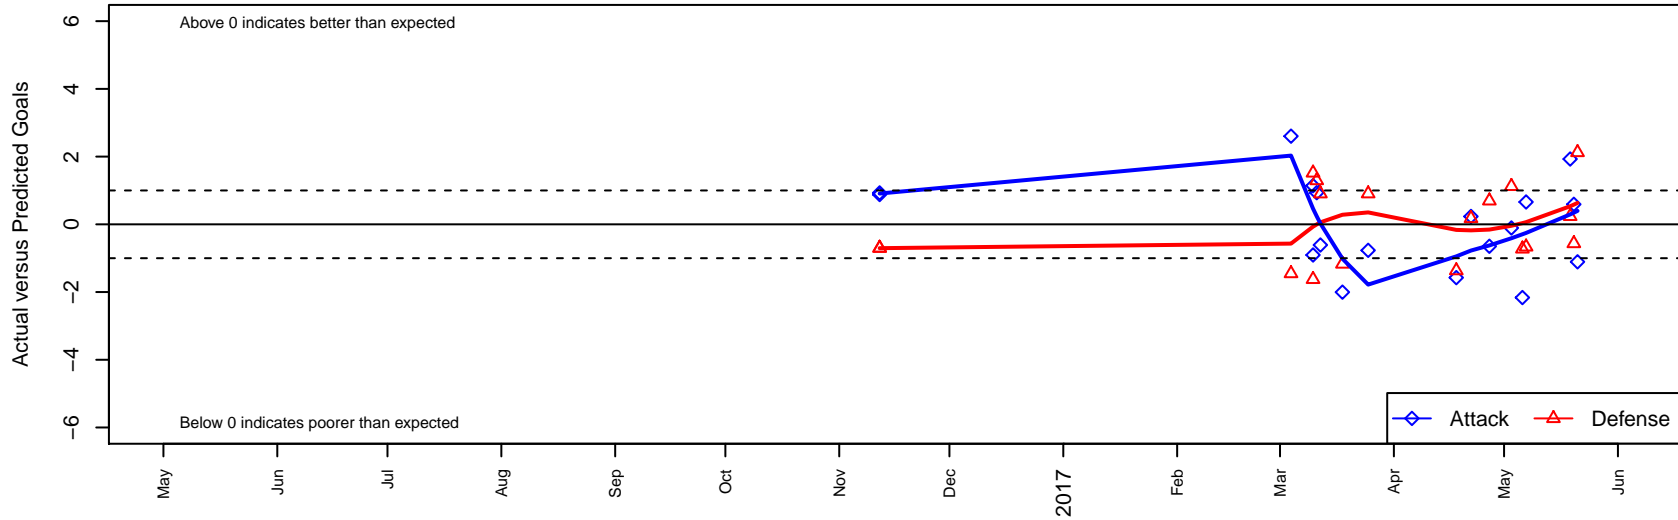

Idaho Rush Premier B99

Idaho Rush Soccer
 Boise, ID
 B99 total strength=1637
 attack=23.32 defense=14.21
 spr league = Spr Idaho D3 U17/18/19

alt names used:
 IDAHO RUSH U18 BOYS
 IDAHO RUSH PREMIER (99/00) (ID)
 IDAHO RUSH PREMIER (99/00) (ID)

Venues played:
 2016 FC Nova Fall Showcase U17/18
 2016 Spr Idaho D3 U17/18/19
 2016 NV Players Showcase U-18 Treasure Isl
 2016 ID State Cup U18

Idaho Rush Premier B99
 Dots are actual minus expected GF (blue circles) and GA (red triangles).
 Blue line is smoothed change in attack strength. Red is smoothed change in defense strength.

**attack and defense variance (black dot)
relative to other teams
and top 10 in region**

**attack and defense rating
relative to others at age
and all opponents in last 13 months**

**attack and defense rating
relative to others at age
and all opponents in last 13 months**

Performance relative to 13 month average

Performance relative to 13 month average

Distribution of opponents
 Red = Lose zone, Blue = Win zone, Green = Even
 Black line separates win/lose zones

lot. A=Neither has attack advantage, B=Opponent has both attack and defense advantage, C=Opponent has both attack and defense disadvantage, D=Both have